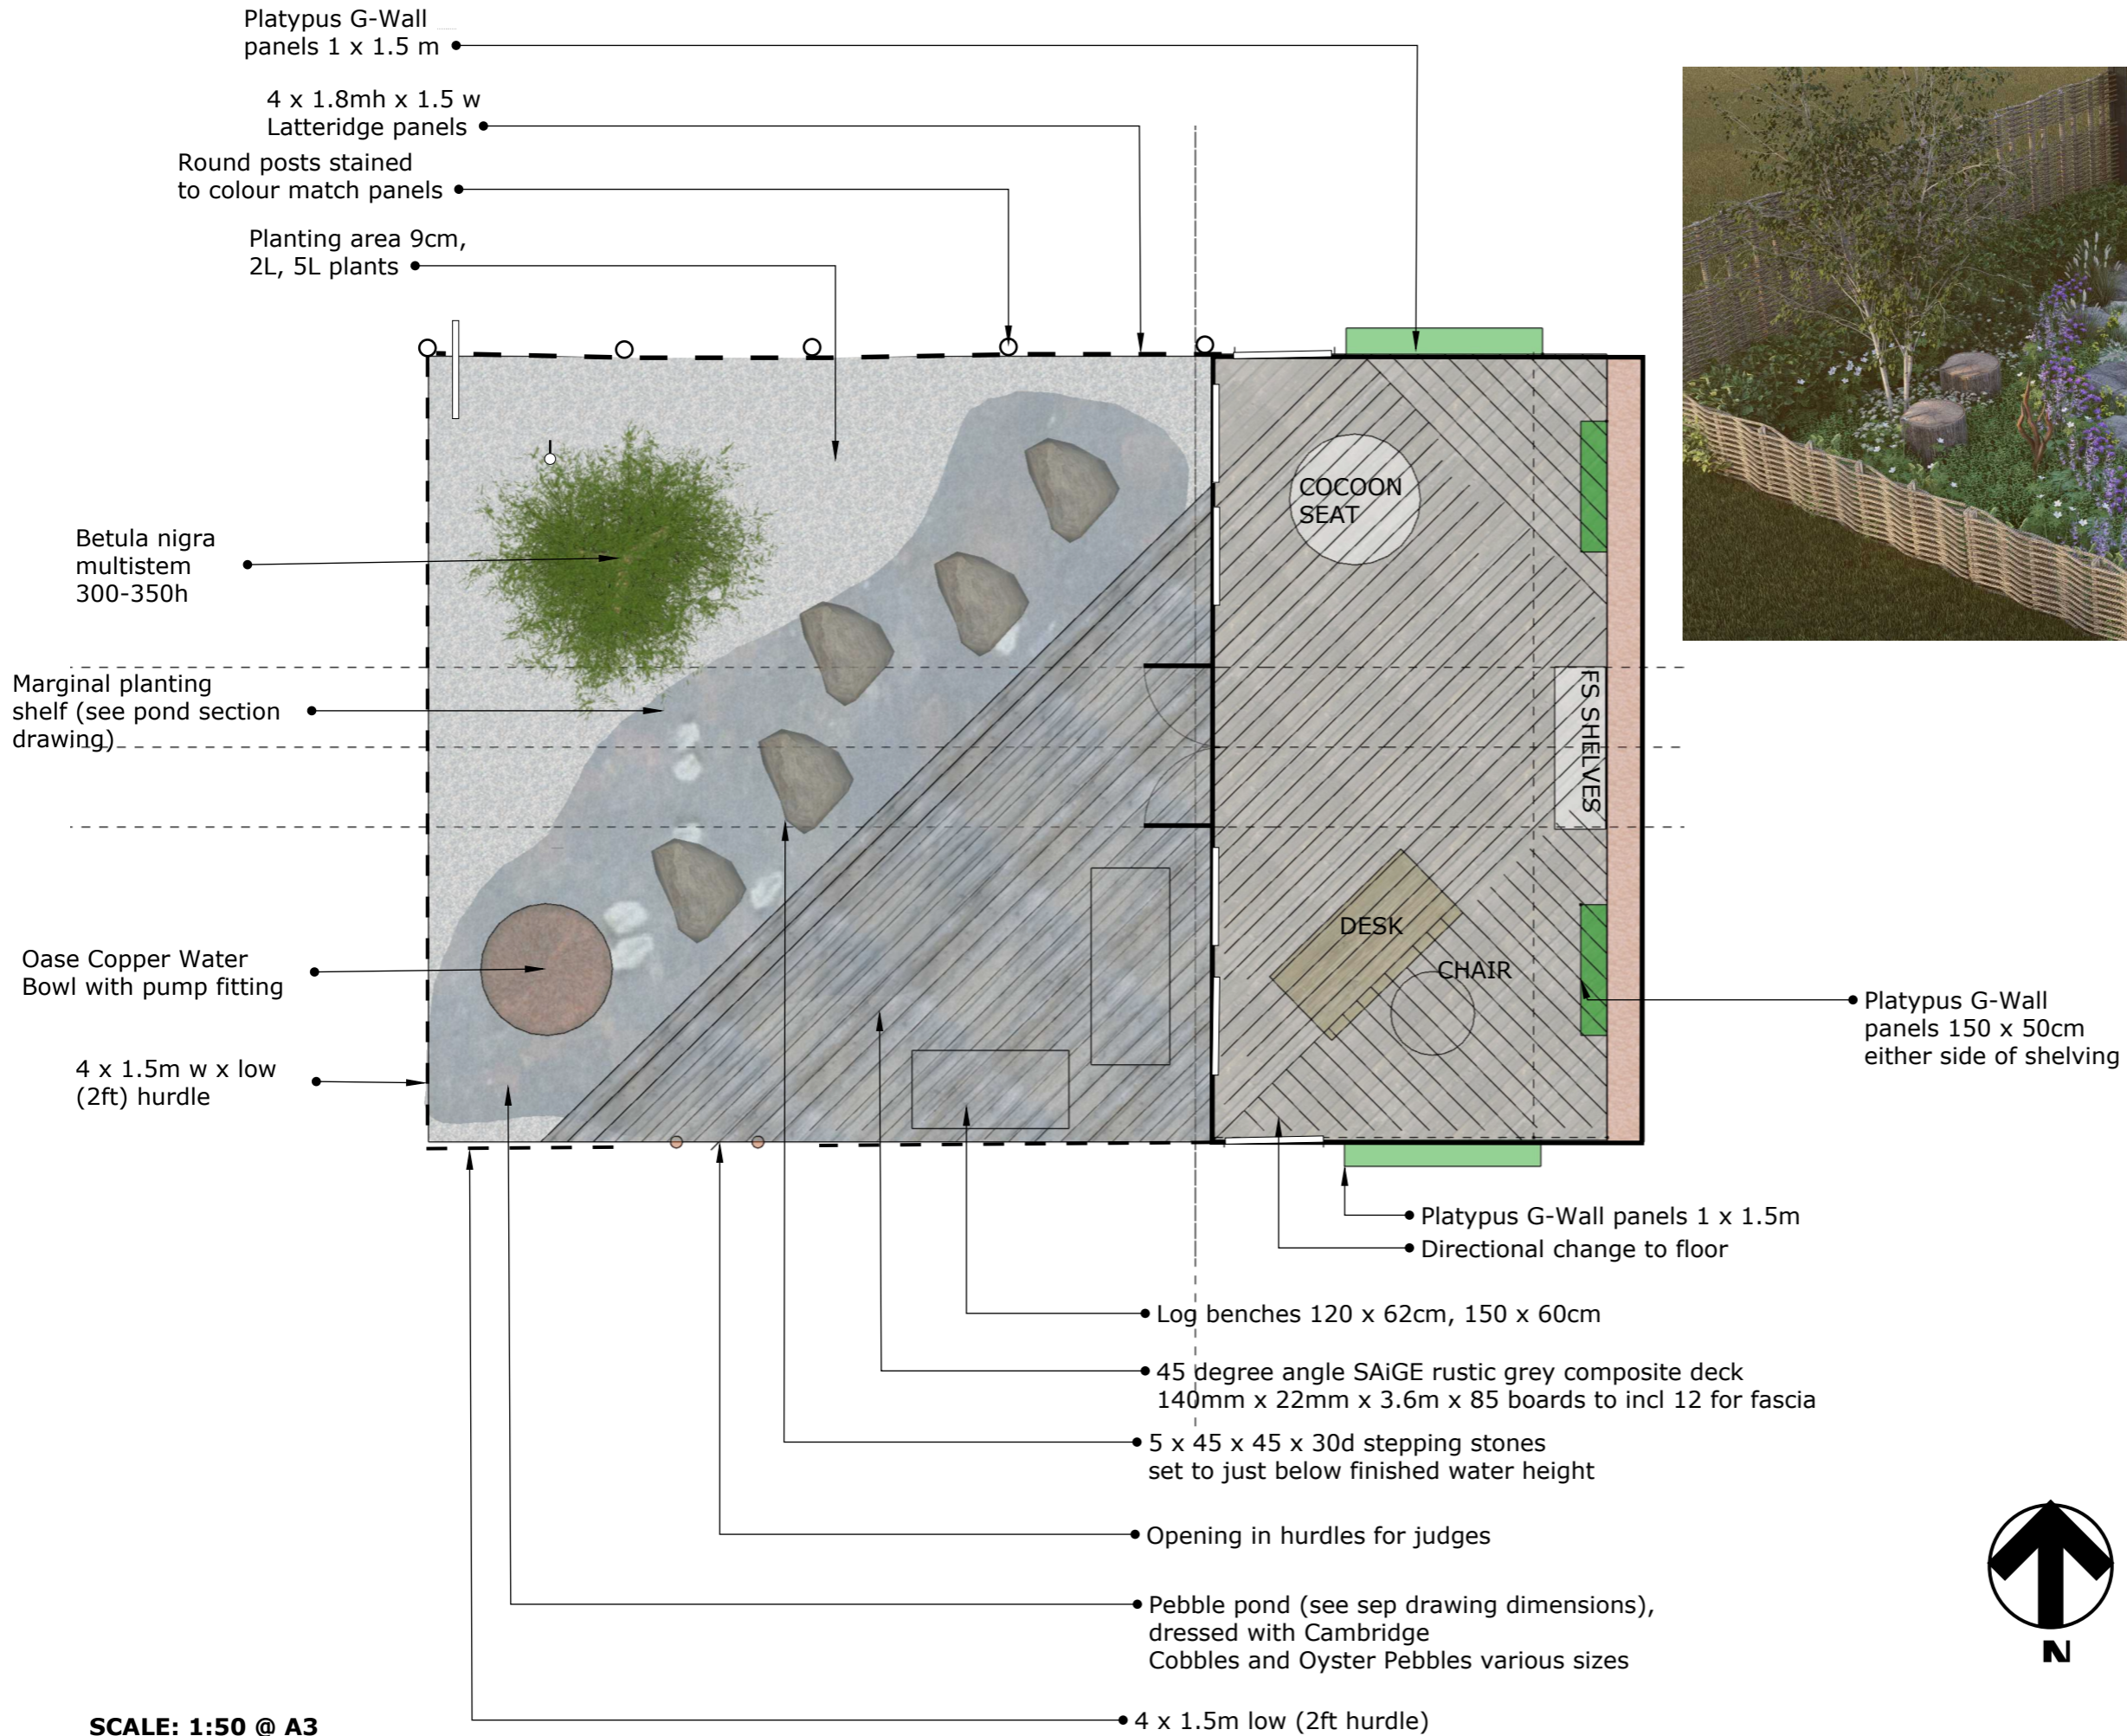

THE HIDE GARDEN LAYOUT PLAN

SCALE: 1:50 @ A3